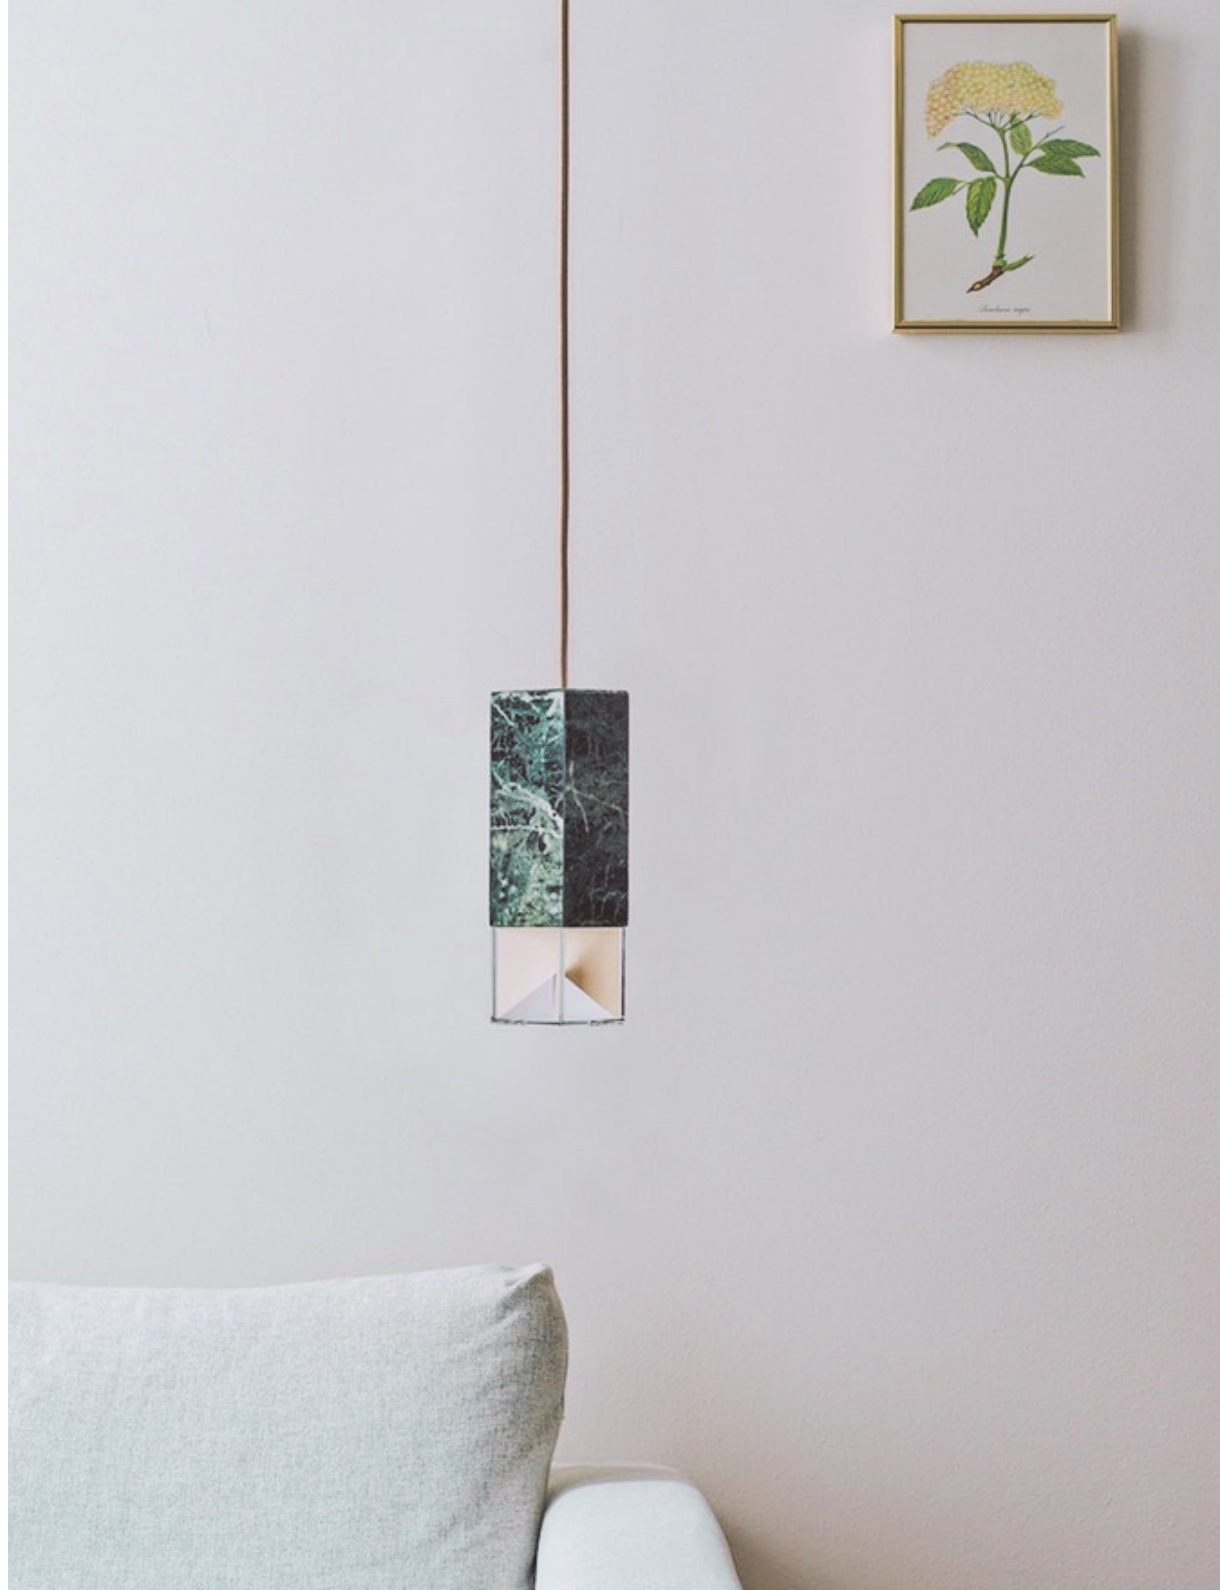

october
gallery

SINGLE LIGHT PENDANT BY FORMAMINIMA
LAMP/ONE COLOUR EDITION GREEN

LIMITED EDITION 250
SIGNED, NUMBERED AND CERTIFICATE OF AUTHENTICITY
LAMP/ONE SINGLE SUSPENSION SERIES

GREEN ALPES MARBLE
CRYSTAL GLASS DIFFUSER
LIMOGE PORCELAIN SHEETS

PRODUCTION TIME 6-7 WEEKS
HANDCRAFTED IN ITALY

BODY LAMP
CM H 17 W 5 D 5
IN H 7 W 2 D 2

CEILING ROSE
CM H 5 W 5 D 5
IN H 2 W 2 D 2

HELLO@OCTOBER.GALLERY

WWW.OCTOBER.GALLERY

CONTEMPORARY COLLECTIBLE DESIGN PORTO, PORTUGAL